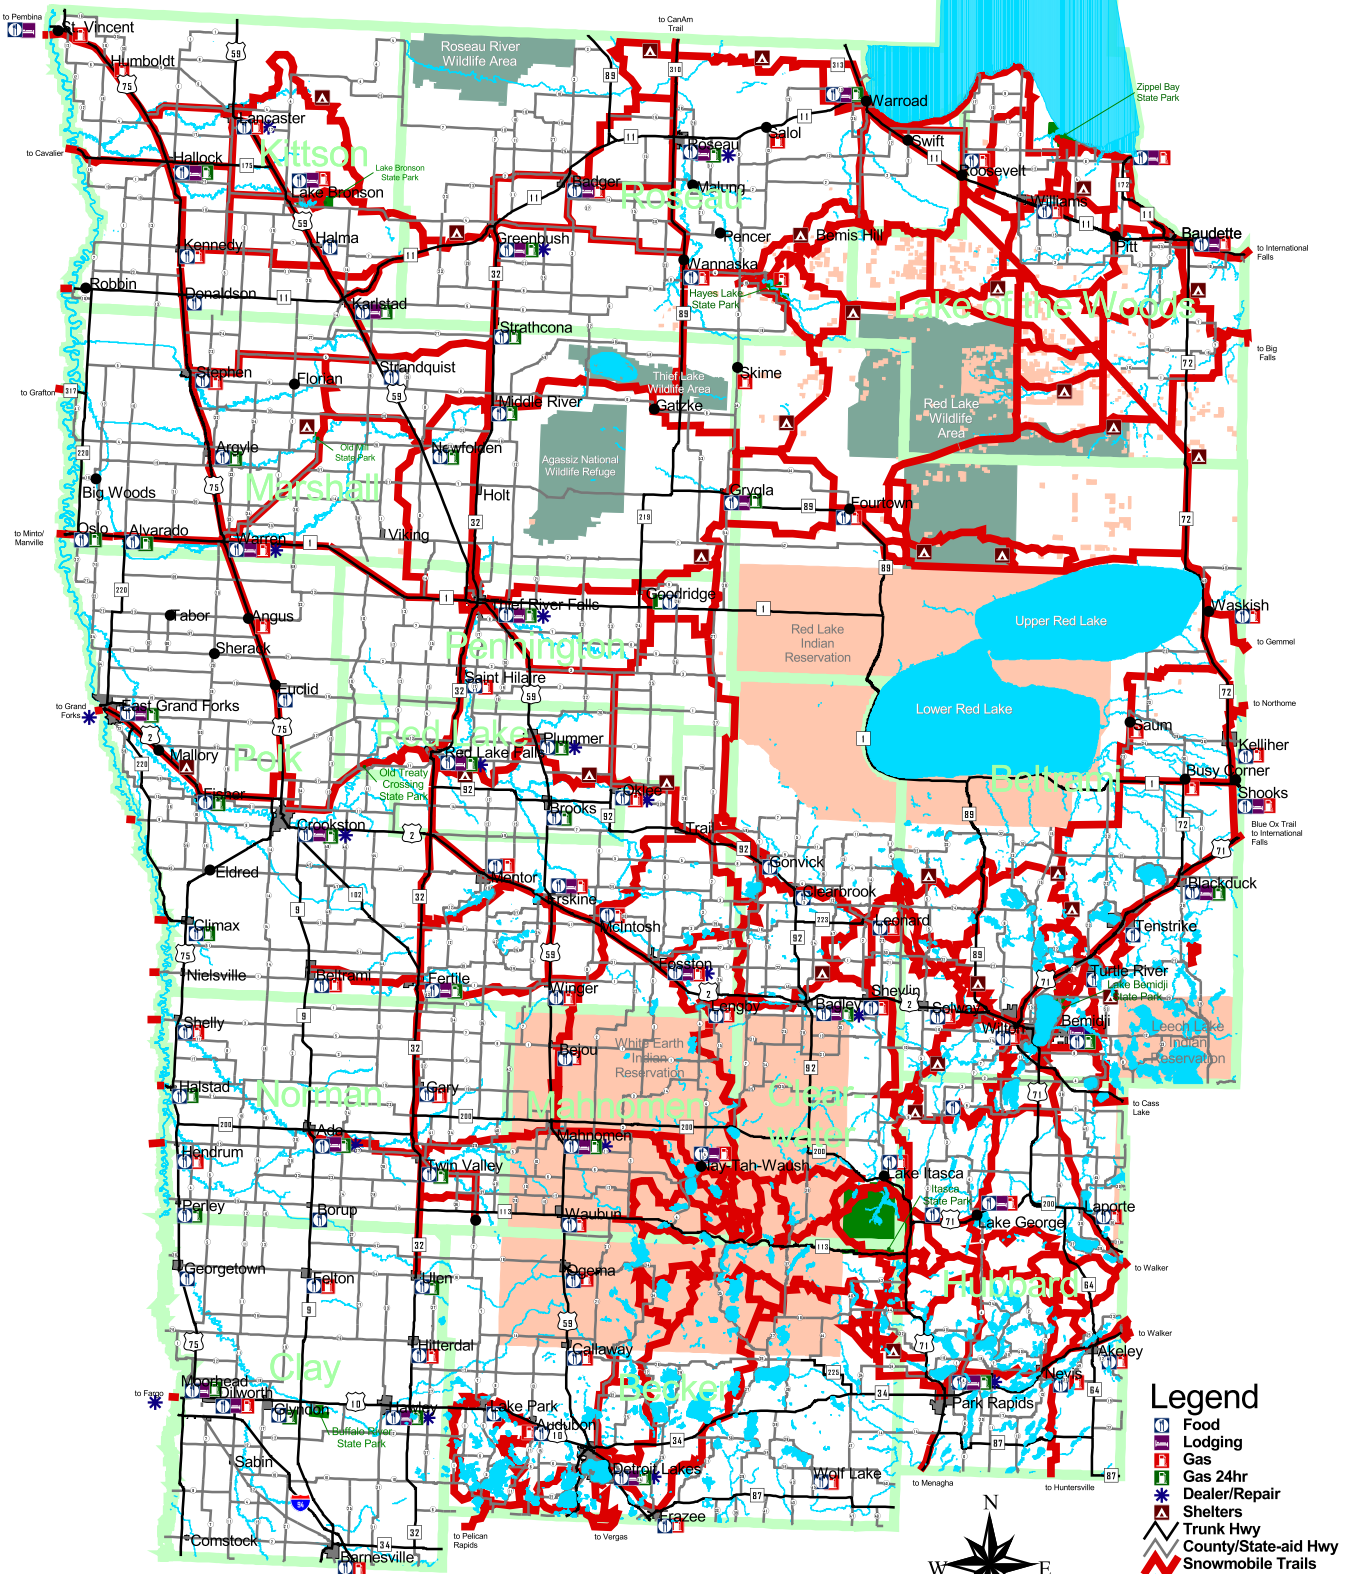

# Northwest Minnesota Snowmobile Trails

- ### Legend
- Food
  - Lodging
  - Gas
  - Gas 24hr
  - Dealer/Repair
  - Shelters
  - Trunk Hwy
  - County/State-aid Hwy
  - Snowmobile Trails
  - Rivers
  - State Parks
  - Reservation Land
  - Wildlife Management Area

10 0 10 20 30 Miles